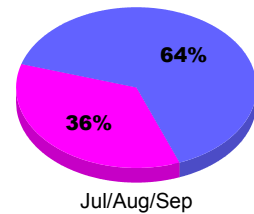

Membership Results
2010-2011

Membership
2009-2010

Month	Net Memb Goal	Actual New Memb	Actual Dropped Memb	Gain/Loss of Memb	Gain/Loss of Memb
Jul/Aug/Sep	5	7	-11	-4	2
Totals	5	7	-11	-4	2

Membership Results 2010-2011

Goal, New, Dropped, Gain/Loss

Comparison of Membership Gain/Loss

Current Year Compared to the Previous Year

Gender Comparison 2010-2011

■ Male ■ Female