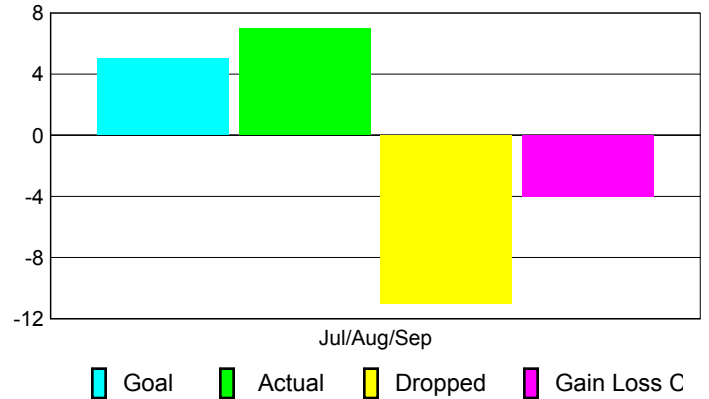

Membership Results 2010-2011

Goal, New, Dropped, Gain/Loss